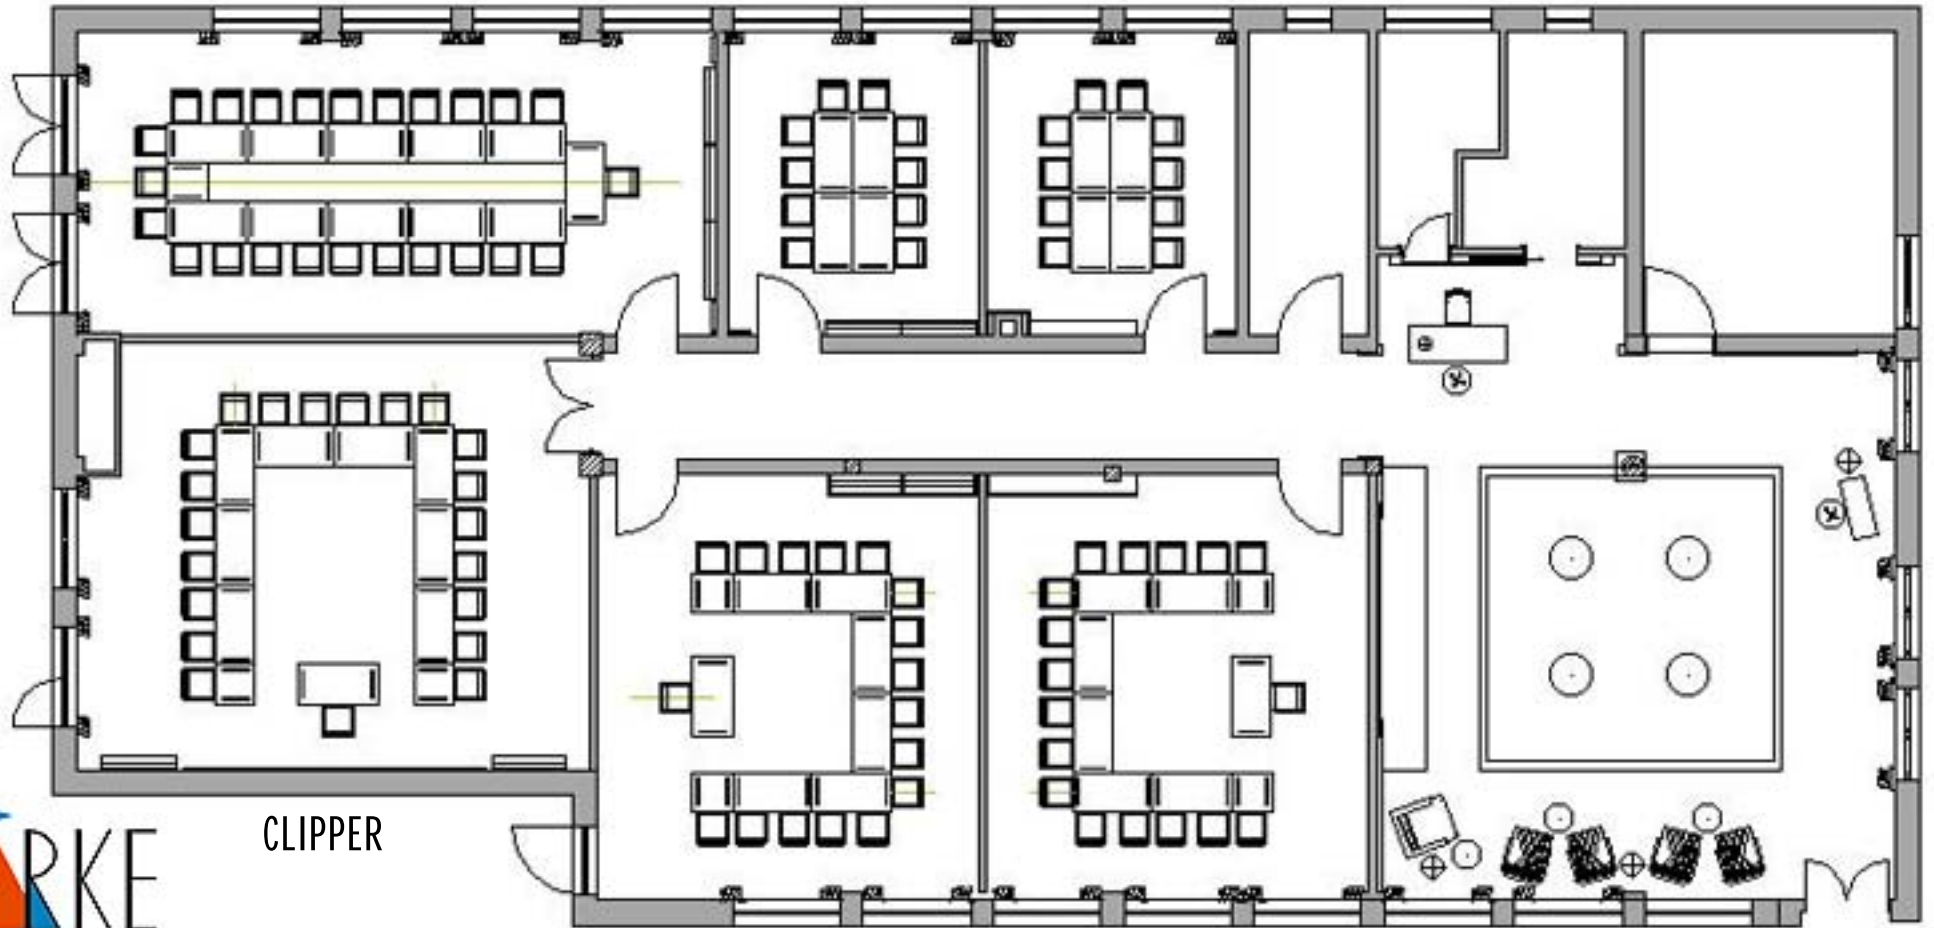

STAR

GORCH

FOCK

CLIPPER

SEA

CLOUD

FOYER